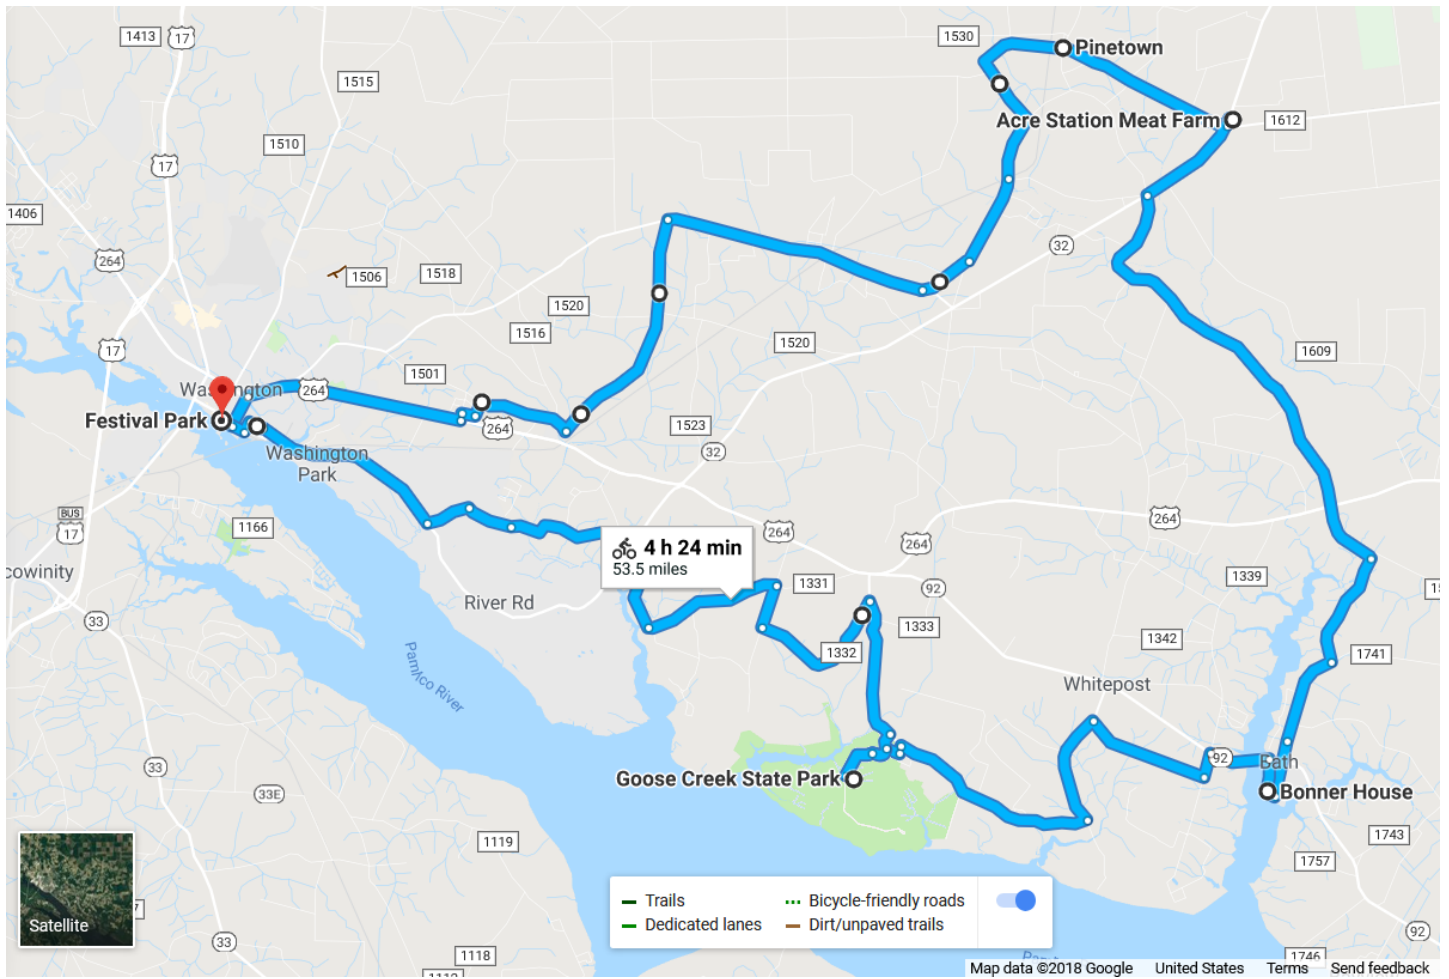

54 Mile RFRH Route (DRAFT)

<https://goo.gl/maps/uhAwZpxwcqj>